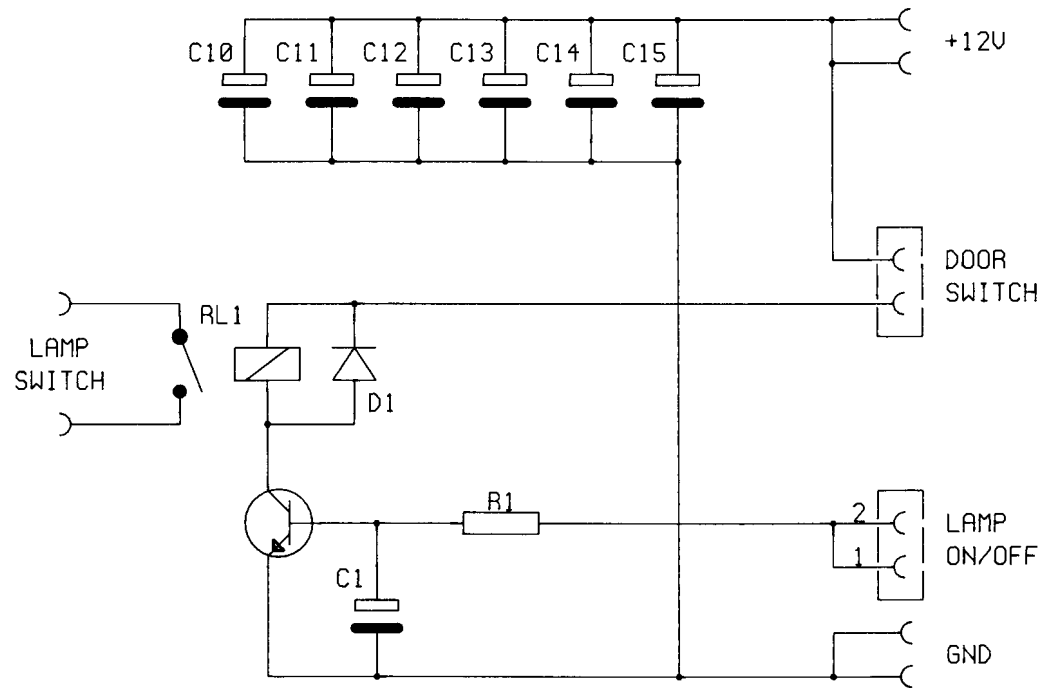

A

B

- A) PAN + TILT + SHUTTER (TEXT ON PCB)
- B) COLOR + GOBO + IRIS (TEXT ON PCB)

Product		
880008, Stepmotor Driver		
Name		
880008.SYM		
Eng.		sign
Martin Professional		
Number	93040201	page 1 of 1
Replacing		Replaced by

Product	810231, PCB Lamp On/Off		
Name	810231.SYM		
Eng.	Martin Professional	sign	
Number	94050301	page 1	of 1
Replacing	Replaced by		

Product		
880001, Watch Dog		
Name		
880001.SYM		
Eng.		sign
Martin Professional		
Number	page	of
93040201	1	1
Replacing		Replaced by