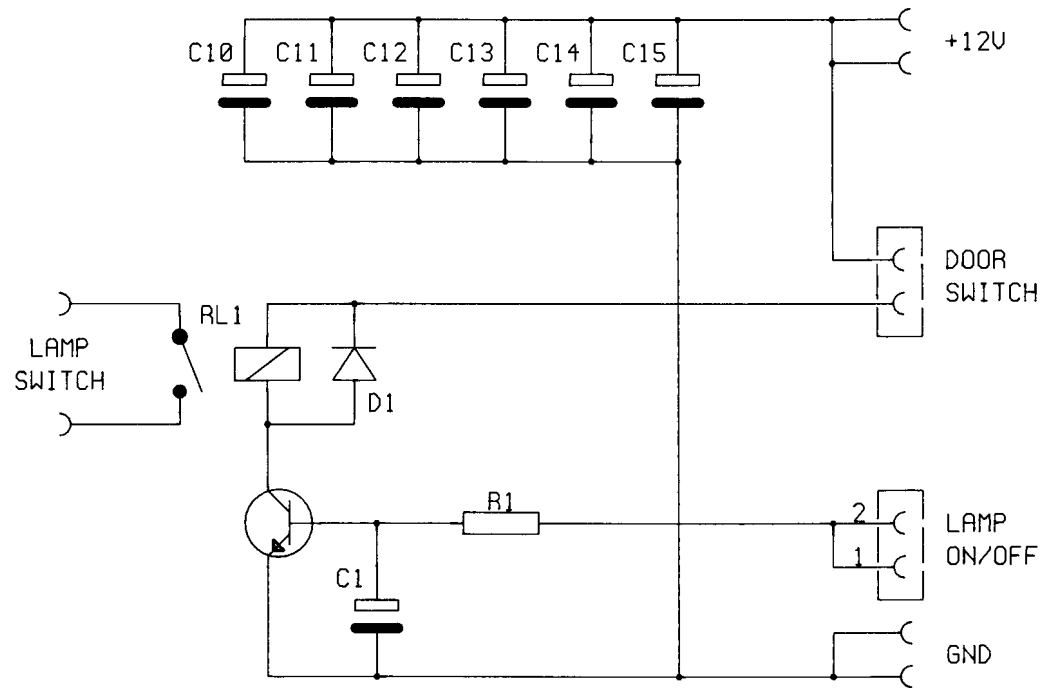

Product	911222, Roboscan Pro 1220		
Name	911222.SCH		
Eng.	Martin Professional	sign	PS
Number	93081601	page	1 of 1
Replacing	93060701	Replaced by	

Product 911222, Roboscan Pro 1220			
Name 911222.SCH			
Eng. Martin Professional			sign
Number 93060701	page 1	of 1	
Replacing	Replaced by 93081601		

Product 845230, Motherboard PCB A-section			
Name 845230.SYM			
Eng. Martin Professional			sign
Number 93050301	page 1	of 1	
Replacing	Replaced by 4308401		

Product 845231, Motherboard PCB B-section		
Name 845231.SYM		
Eng. Martin Professional	sign	
Number 93050301	page 1	of 1
Replacing	Replaced by 93081601	

Product	810231, PCB Lamp On/Off		
Name	810231.SYM		
Eng.	Martin Professional	sign	
Number	94050301	page 1	of 1
Replacing	Replaced by		

Product		
880001, Watch Dog		
Name		
880001.SYM		
Eng.		sign
Martin Professional		
Number	page	of
93040201	1	1
Replacing		Replaced by