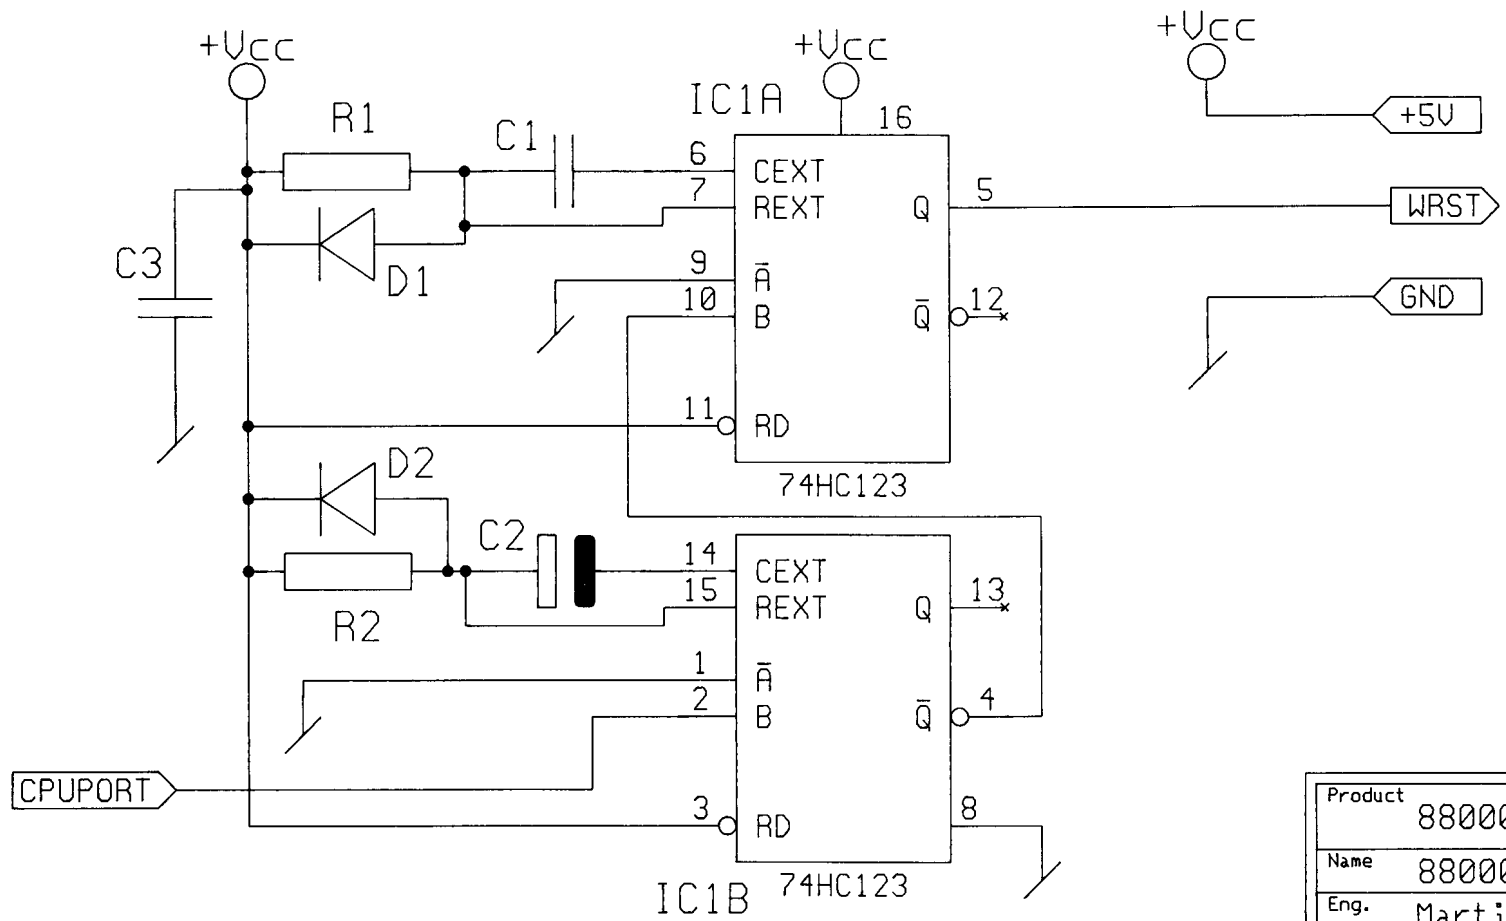

Product	911222, Roboscan Pro 1220		
Name	911222.SCH		
Eng.	Martin Professional	sign	PS
Number	93081601	page	1 of 1
Replacing	93060701	Replaced by	

Product 911222, Roboscan Pro 1220			
Name 911222.SCH			
Eng. Martin Professional			sign
Number 93060701	page 1	of 1	
Replacing	Replaced by 93081601		

A

B

- A) PAN + TILT + SHUTTER (TEXT ON PCB)
- B) COLOR + GOBO + IRIS (TEXT ON PCB)

Product		
880008, Stepmotor Driver		
Name		
880008.SYM		
Eng.		sign
Martin Professional		
Number	93040201	page 1 of 1
Replacing		Replaced by

Product	810231, PCB Lamp On/Off		
Name	810231.SYM		
Eng.	Martin Professional	sign	
Number	94050301	page 1	of 1
Replacing	Replaced by		

Product		
880001, Watch Dog		
Name		
880001.SYM		
Eng.		sign
Martin Professional		
Number	page	of
93040201	1	1
Replacing		Replaced by