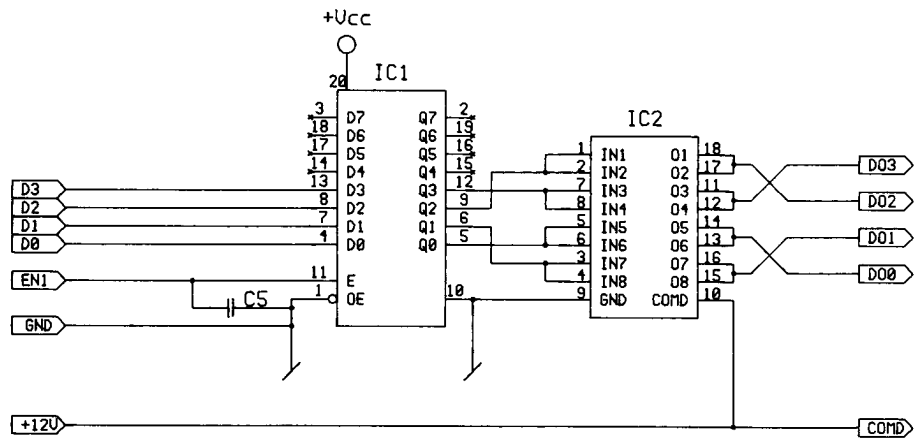

Product 880010, Stepmotor Driver (Microstepping)		
Name 880010.SYM		
Eng. Martin Professional	sign	
Number 93040201	page 1	of 1
Replacing	Replaced by	

Product 845231, Motherboard PCB B-section			
Name 845231.SYM			
Eng. Martin Professional			sign
Number 93050301	page 1	of 1	
Replacing	Replaced by 93081601		

A

B

- A) PAN + TILT + SHUTTER (TEXT ON PCB)
- B) COLOR + GOBO + IRIS (TEXT ON PCB)

Product		
880008, Stepmotor Driver		
Name		
880008.SYM		
Eng.		sign
Martin Professional		
Number	93040201	page 1 of 1
Replacing		Replaced by