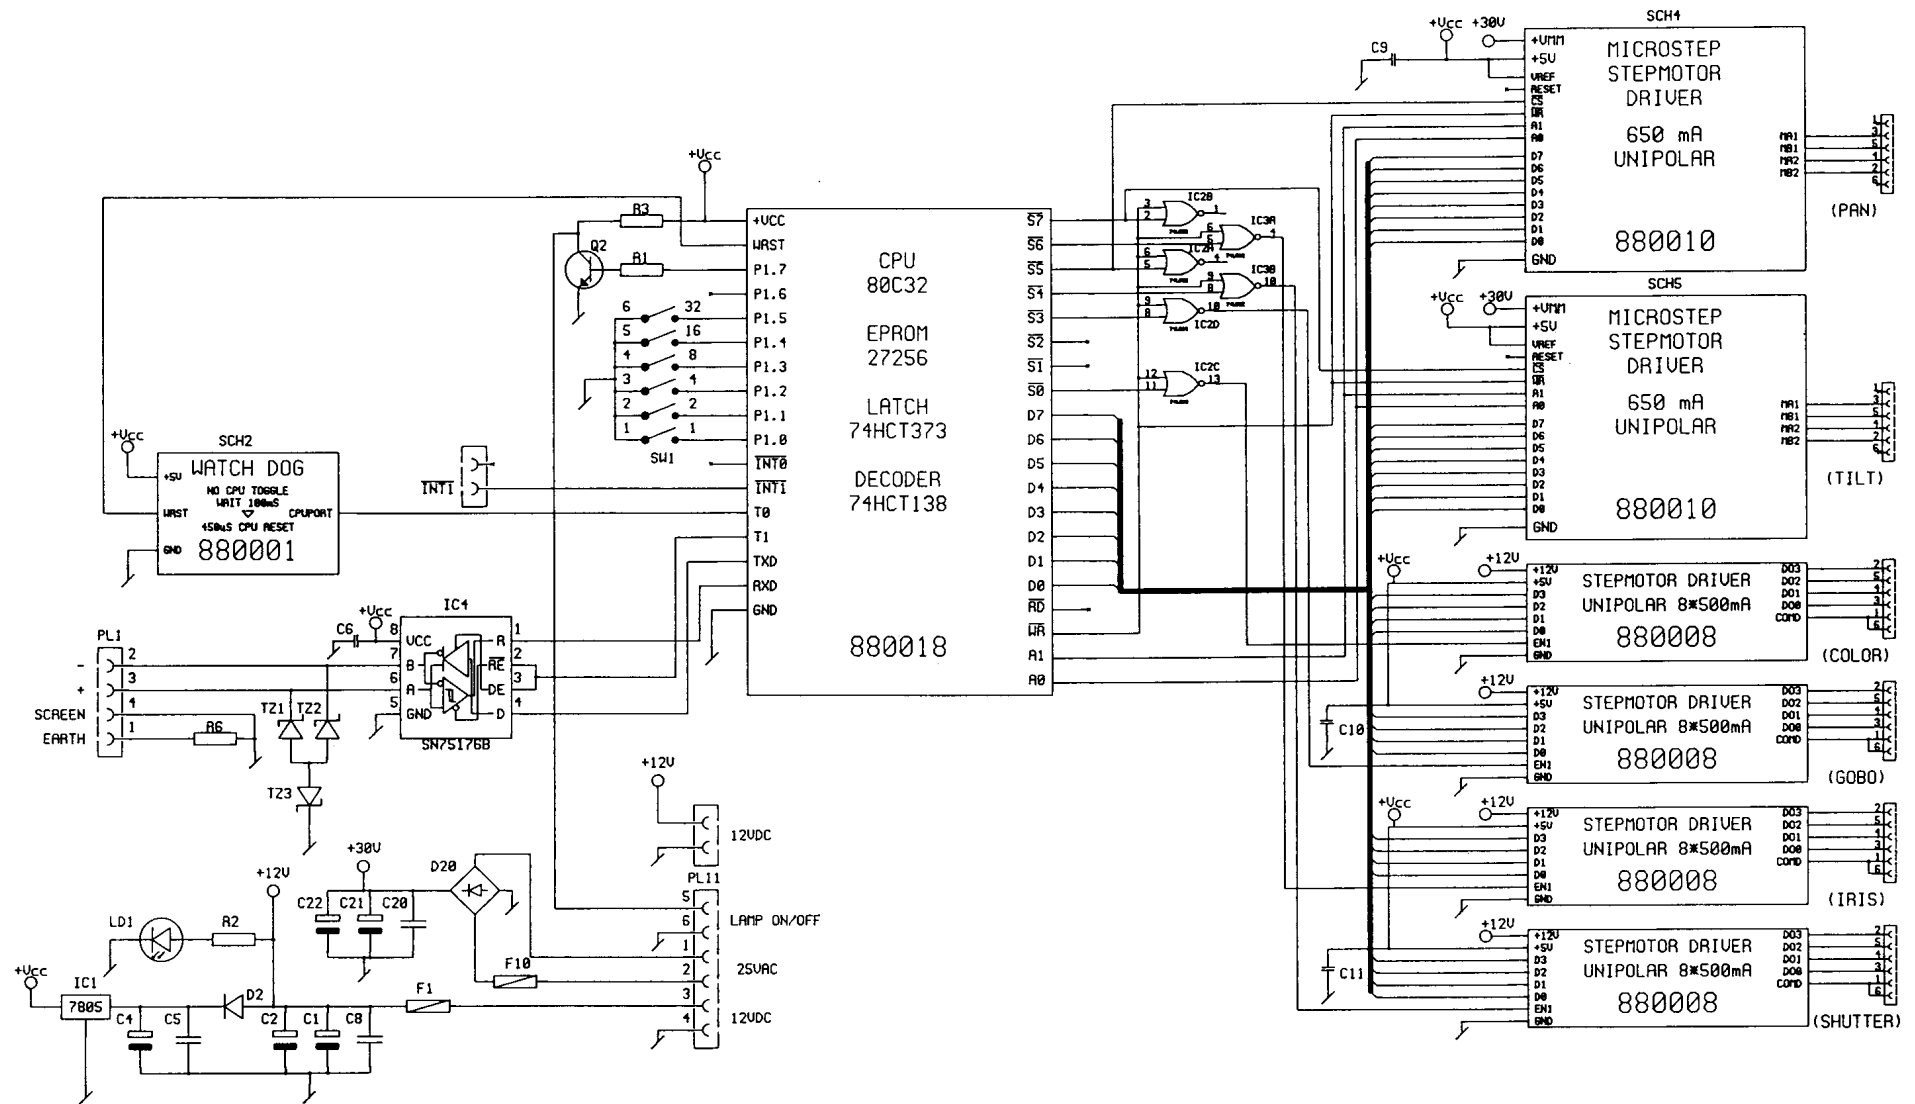

Product	911222, Roboscan Pro 1220		
Name	911222.SCH		
Eng.	Martin Professional	sign	PS
Number	93081601	page	1 of 1
Replacing	93060701	Replaced by	

Product 911222, Roboscan Pro 1220			
Name 911222.SCH			
Eng. Martin Professional			sign
Number 93060701	page 1	of 1	
Replacing	Replaced by 93081601		

Product 845230, Motherboard PCB A-section			
Name 845230.SYM			
Eng. Martin Professional			sign
Number 93050301	page 1	of 1	
Replacing	Replaced by 4308401		

Product 845231, Motherboard PCB B-section		
Name 845231.SYM		
Eng. Martin Professional	sign	
Number 93050301	page 1	of 1
Replacing	Replaced by 93081601	

Product	810231, PCB Lamp On/Off		
Name	810231.SYM		
Eng.	Martin Professional	sign	
Number	94050301	page 1	of 1
Replacing	Replaced by		

Product		
880001, Watch Dog		
Name		
880001.SYM		
Eng.		sign
Martin Professional		
Number	page	of
93040201	1	1
Replacing		Replaced by

Product 911223, Roboscan Pro 1220 w. Rotating Gobo			
Name	911223.SCH		
Eng.	Martin Professional	sign	PS
Number	93092701	page	1 of 1
Replacing	Replaced by		

Product 845230, Motherboard PCB A-section			
Name 845230.SYM			
Eng. Martin Professional			sign
Number 93050301	page 1	of 1	
Replacing	Replaced by 4308401		