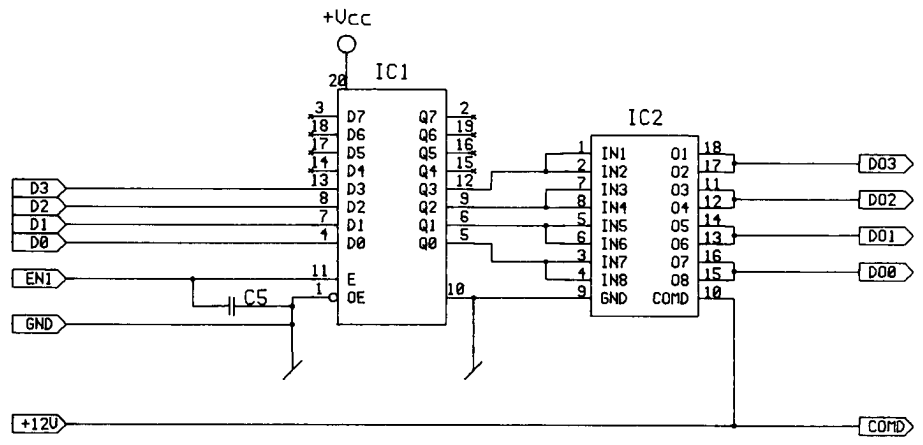

Product	810231, PCB Lamp On/Off		
Name	810231.SYM		
Eng.	Martin Professional	sign	
Number	94050301	page 1	of 1
Replacing	Replaced by		

Product		
880001, Watch Dog		
Name		
880001.SYM		
Eng.		sign
Martin Professional		
Number	page	of
93040201	1	1
Replacing		Replaced by

Product 911223, Roboscan Pro 1220 w. Rotating Gobo			
Name	911223.SCH		
Eng.	Martin Professional	sign	PS
Number	93092701	page	1 of 1
Replacing	Replaced by		

Product 845230, Motherboard PCB A-section			
Name 845230.SYM			
Eng. Martin Professional			sign
Number 93050301	page 1	of 1	
Replacing	Replaced by 4308401		

Product 880010, Stepmotor Driver (Microstepping)		
Name 880010.SYM		
Eng. Martin Professional	sign	
Number 93040201	page 1	of 1
Replacing	Replaced by	

Product 845231, Motherboard PCB B-section			
Name 845231.SYM			
Eng. Martin Professional			sign
Number 93050301	page 1	of 1	
Replacing	Replaced by 93081601		

A

B

- A) PAN + TILT + SHUTTER (TEXT ON PCB)
- B) COLOR + GOBO + IRIS (TEXT ON PCB)

Product		
880008, Stepmotor Driver		
Name		
880008.SYM		
Eng.		sign
Martin Professional		
Number	93040201	page 1 of 1
Replacing		Replaced by