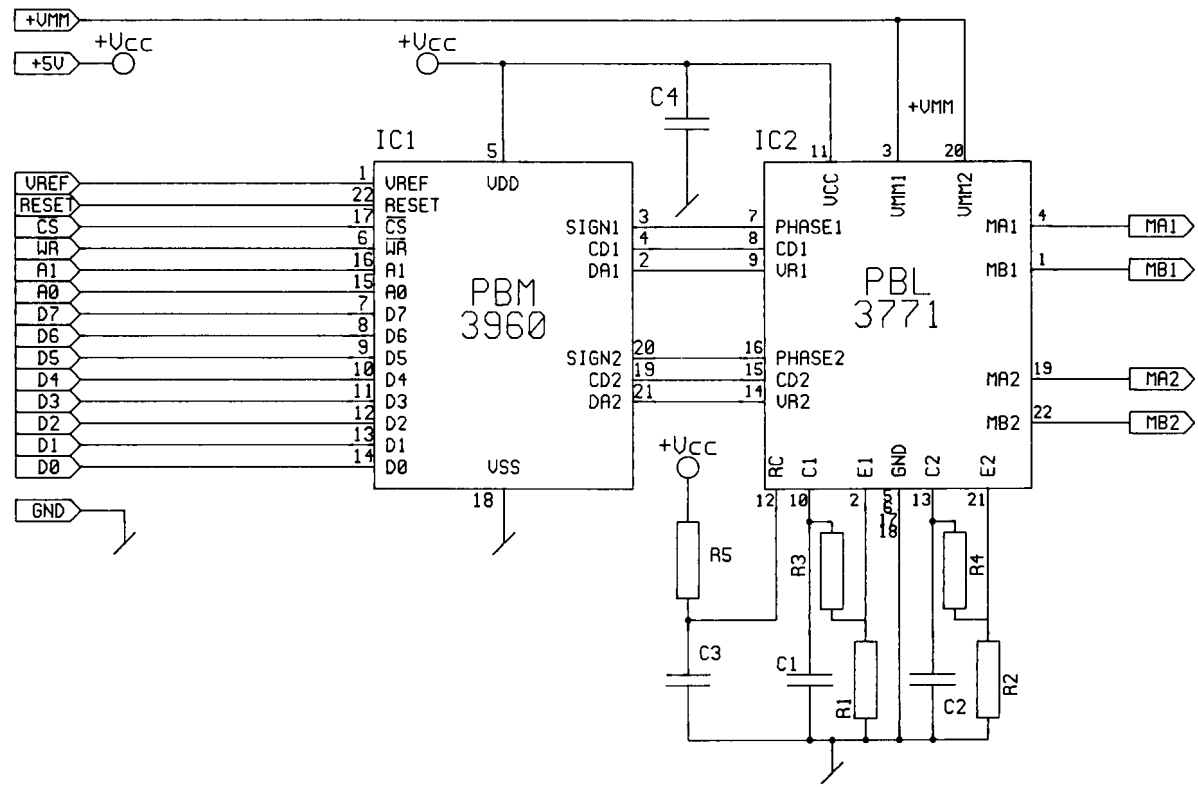

Product	911222, Roboscan Pro 1220		
Name	911222.SCH		
Eng.	Martin Professional	sign	PS
Number	93081601	page	1 of 1
Replacing	93060701	Replaced by	

Product 911222, Roboscan Pro 1220			
Name 911222.SCH			
Eng. Martin Professional			sign
Number 93060701	page 1	of 1	
Replacing	Replaced by 93081601		

Product 845230, Motherboard PCB A-section			
Name 845230.SYM			
Eng. Martin Professional			sign
Number 93050301	page 1	of 1	
Replacing	Replaced by 4308401		

Product 845231, Motherboard PCB B-section		
Name 845231.SYM		
Eng. Martin Professional	sign	
Number 93050301	page 1	of 1
Replacing	Replaced by 93081601	

Product	810231, PCB Lamp On/Off		
Name	810231.SYM		
Eng.	Martin Professional	sign	
Number	94050301	page 1	of 1
Replacing	Replaced by		

Product		
880001, Watch Dog		
Name		
880001.SYM		
Eng.		sign
Martin Professional		
Number	page	of
93040201	1	1
Replacing		Replaced by

Product 911223, Roboscan Pro 1220 w. Rotating Gobo			
Name	911223.SCH		
Eng.	Martin Professional	sign	PS
Number	93092701	page	1 of 1
Replacing	Replaced by		

Product 845230, Motherboard PCB A-section			
Name 845230.SYM			
Eng. Martin Professional			sign
Number 93050301	page 1	of 1	
Replacing	Replaced by 4308401		