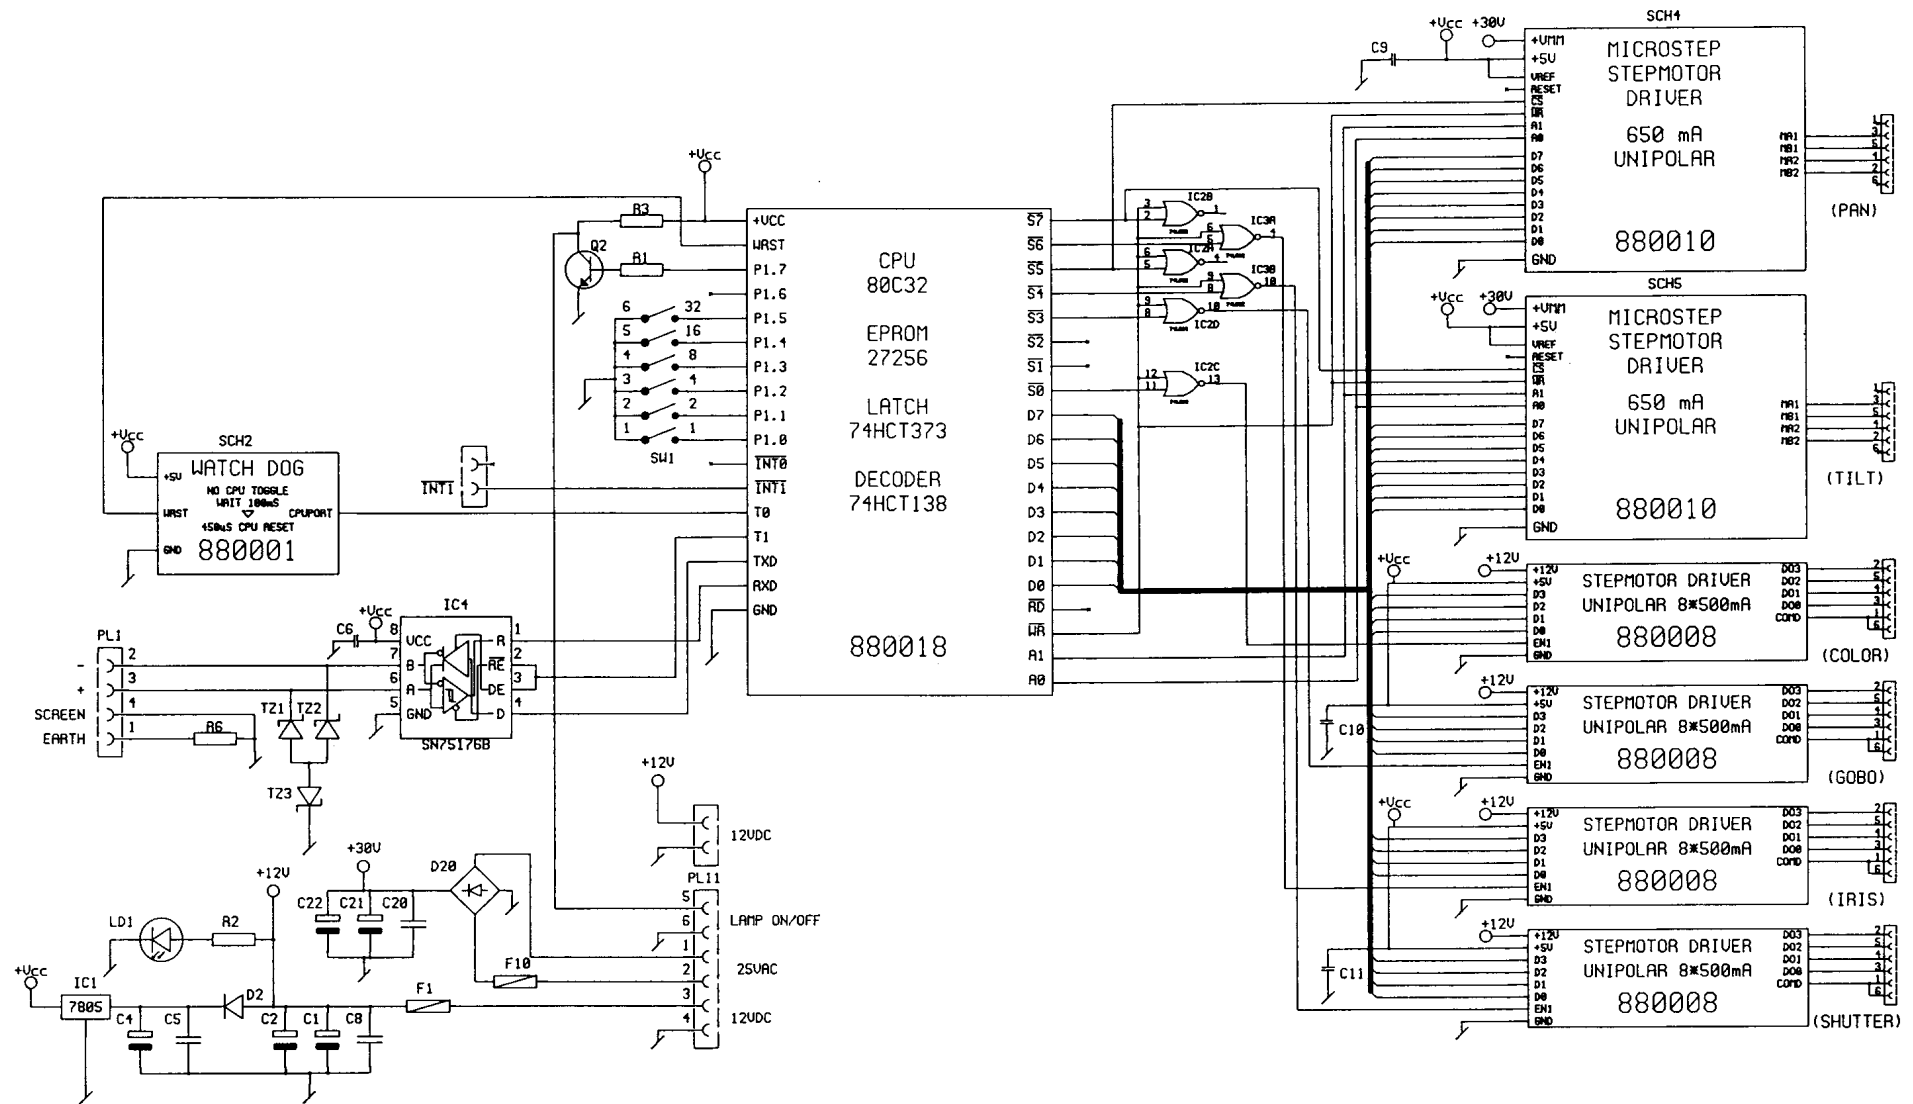

Product 845231, Motherboard PCB B-section			
Name 845231.SYM			
Eng. Martin Professional			sign
Number 93050301	page 1	of 1	
Replacing	Replaced by 93081601