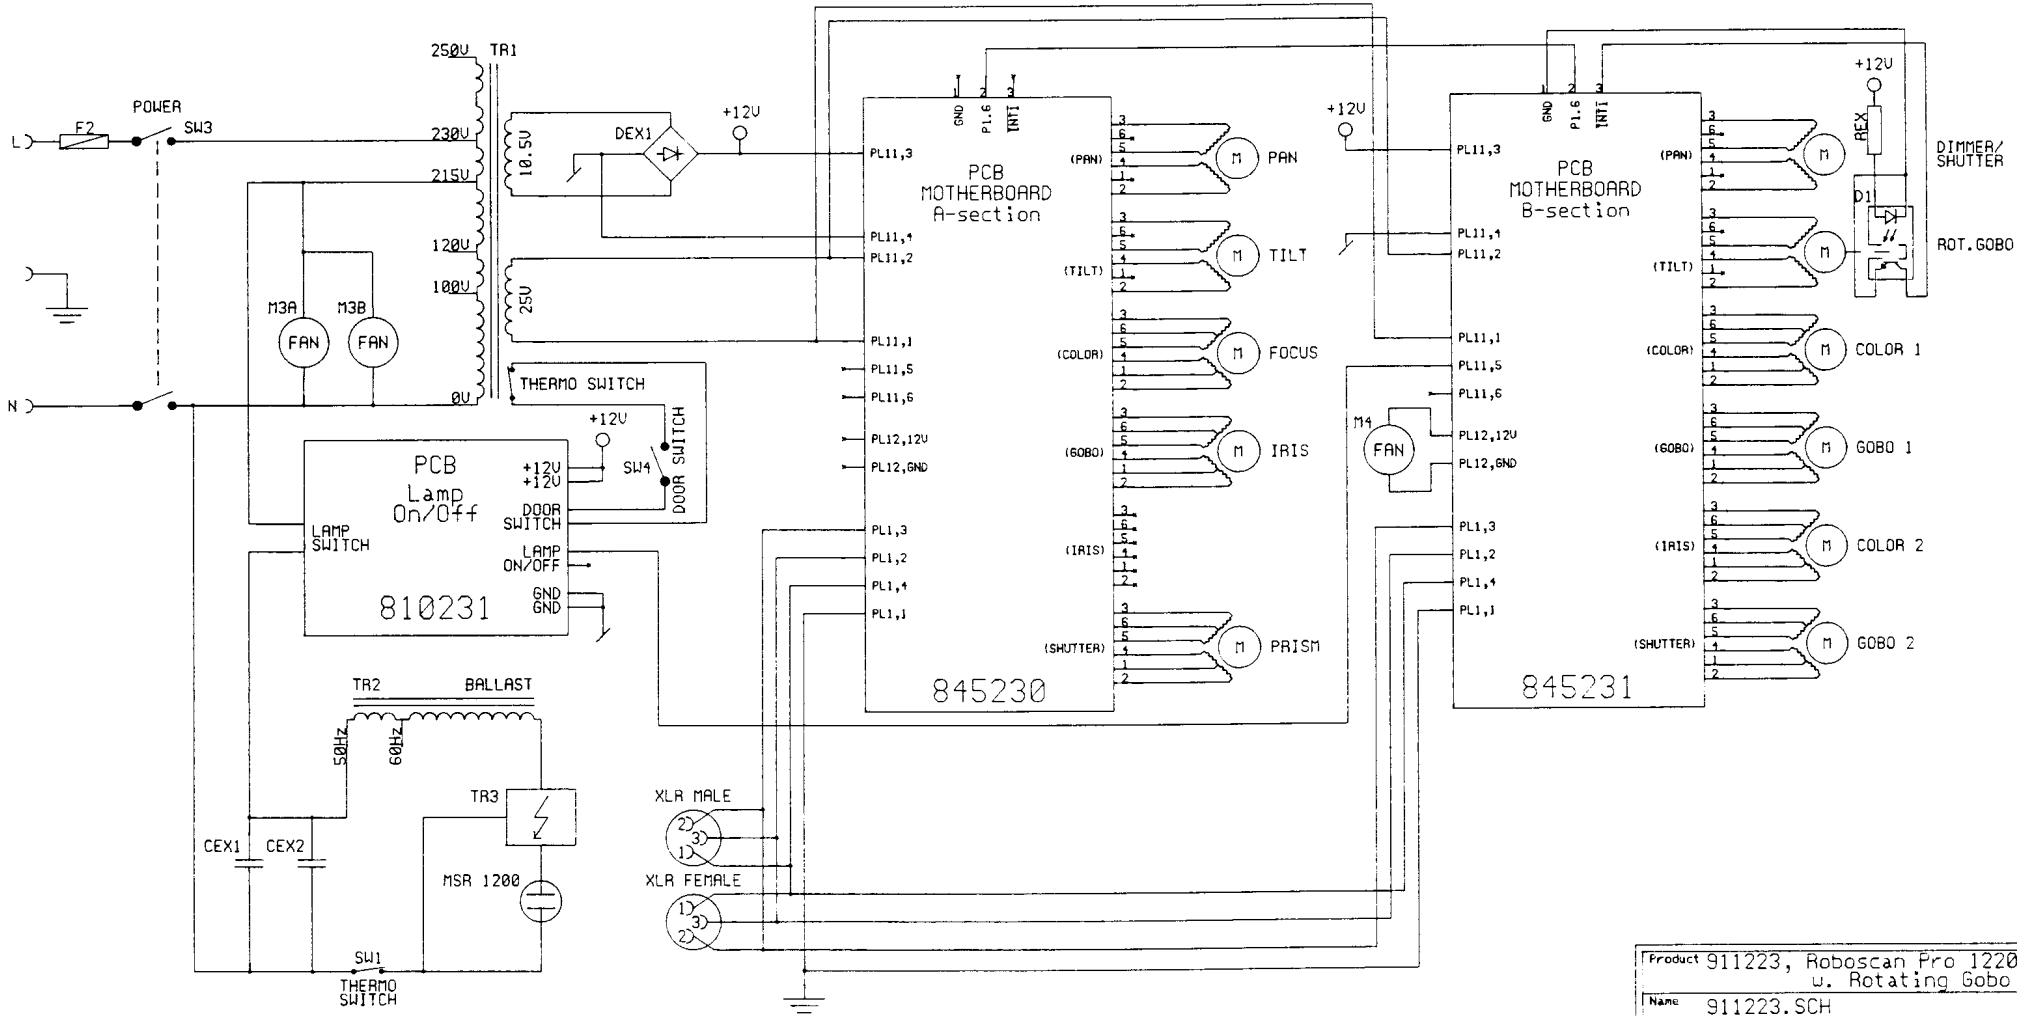

Product	911222, Roboscan Pro 1220		
Name	911222.SCH		
Eng.	Martin Professional	sign	PS
Number	93081601	page	1 of 1
Replacing	93060701	Replaced by	

Product 911222, Roboscan Pro 1220			
Name 911222.SCH			
Eng. Martin Professional			sign
Number 93060701	page 1	of 1	
Replacing	Replaced by 93081601		

Product 845230, Motherboard PCB A-section			
Name 845230.SYM			
Eng. Martin Professional			sign
Number 93050301	page 1	of 1	
Replacing	Replaced by 4308401		

Product 845231, Motherboard PCB B-section		
Name 845231.SYM		
Eng. Martin Professional	sign	
Number 93050301	page 1	of 1
Replacing	Replaced by 93081601	

Product	810231, PCB Lamp On/Off		
Name	810231.SYM		
Eng.	Martin Professional	sign	
Number	94050301	page 1	of 1
Replacing	Replaced by		

Product		
880001, Watch Dog		
Name		
880001.SYM		
Eng.		sign
Martin Professional		
Number	page	of
93040201	1	1
Replacing		Replaced by

Product 911223, Roboscan Pro 1220 w. Rotating Gobo			
Name	911223.SCH		
Eng.	Martin Professional	sign	PS
Number	93092701	page	1 of 1
Replacing	Replaced by		

Product 845230, Motherboard PCB A-section			
Name 845230.SYM			
Eng. Martin Professional			sign
Number 93050301	page 1	of 1	
Replacing	Replaced by 4308401		