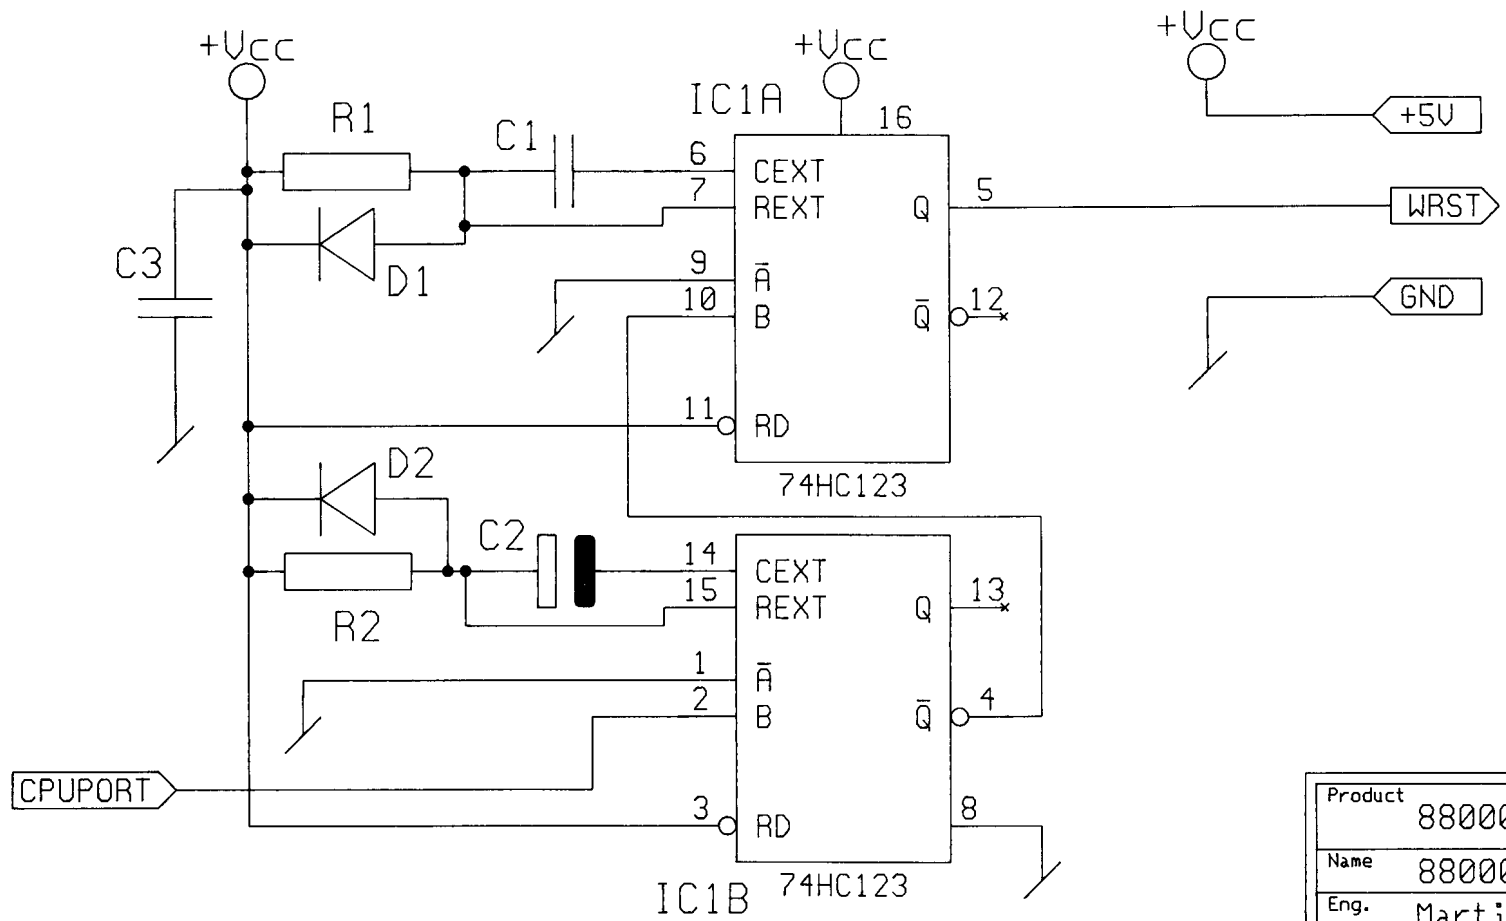

Product	911222, Roboscan Pro 1220		
Name	911222.SCH		
Eng.	Martin Professional	sign	PS
Number	93081601	page	1 of 1
Replacing	93060701	Replaced by	

Product 911222, Roboscan Pro 1220			
Name 911222.SCH			
Eng. Martin Professional			sign
Number 93060701	page 1	of 1	
Replacing	Replaced by 93081601		

Product 845230, Motherboard PCB A-section			
Name 845230.SYM			
Eng. Martin Professional			sign
Number 93050301	page 1	of 1	
Replacing	Replaced by 4308401		

Product 845231, Motherboard PCB B-section		
Name 845231.SYM		
Eng. Martin Professional	sign	
Number 93050301	page 1	of 1
Replacing	Replaced by 93081601	

Product	810231, PCB Lamp On/Off		
Name	810231.SYM		
Eng.	Martin Professional	sign	
Number	94050301	page 1	of 1
Replacing	Replaced by		

Product		
880001, Watch Dog		
Name		
880001.SYM		
Eng.		sign
Martin Professional		
Number	page	of
93040201	1	1
Replacing		Replaced by

Product 911223, Roboscan Pro 1220 w. Rotating Gobo			
Name	911223.SCH		
Eng.	Martin Professional	sign	PS
Number	93092701	page	1 of 1
Replacing	Replaced by		

Product 845230, Motherboard PCB A-section			
Name 845230.SYM			
Eng. Martin Professional			sign
Number 93050301	page 1	of 1	
Replacing	Replaced by 4308401		