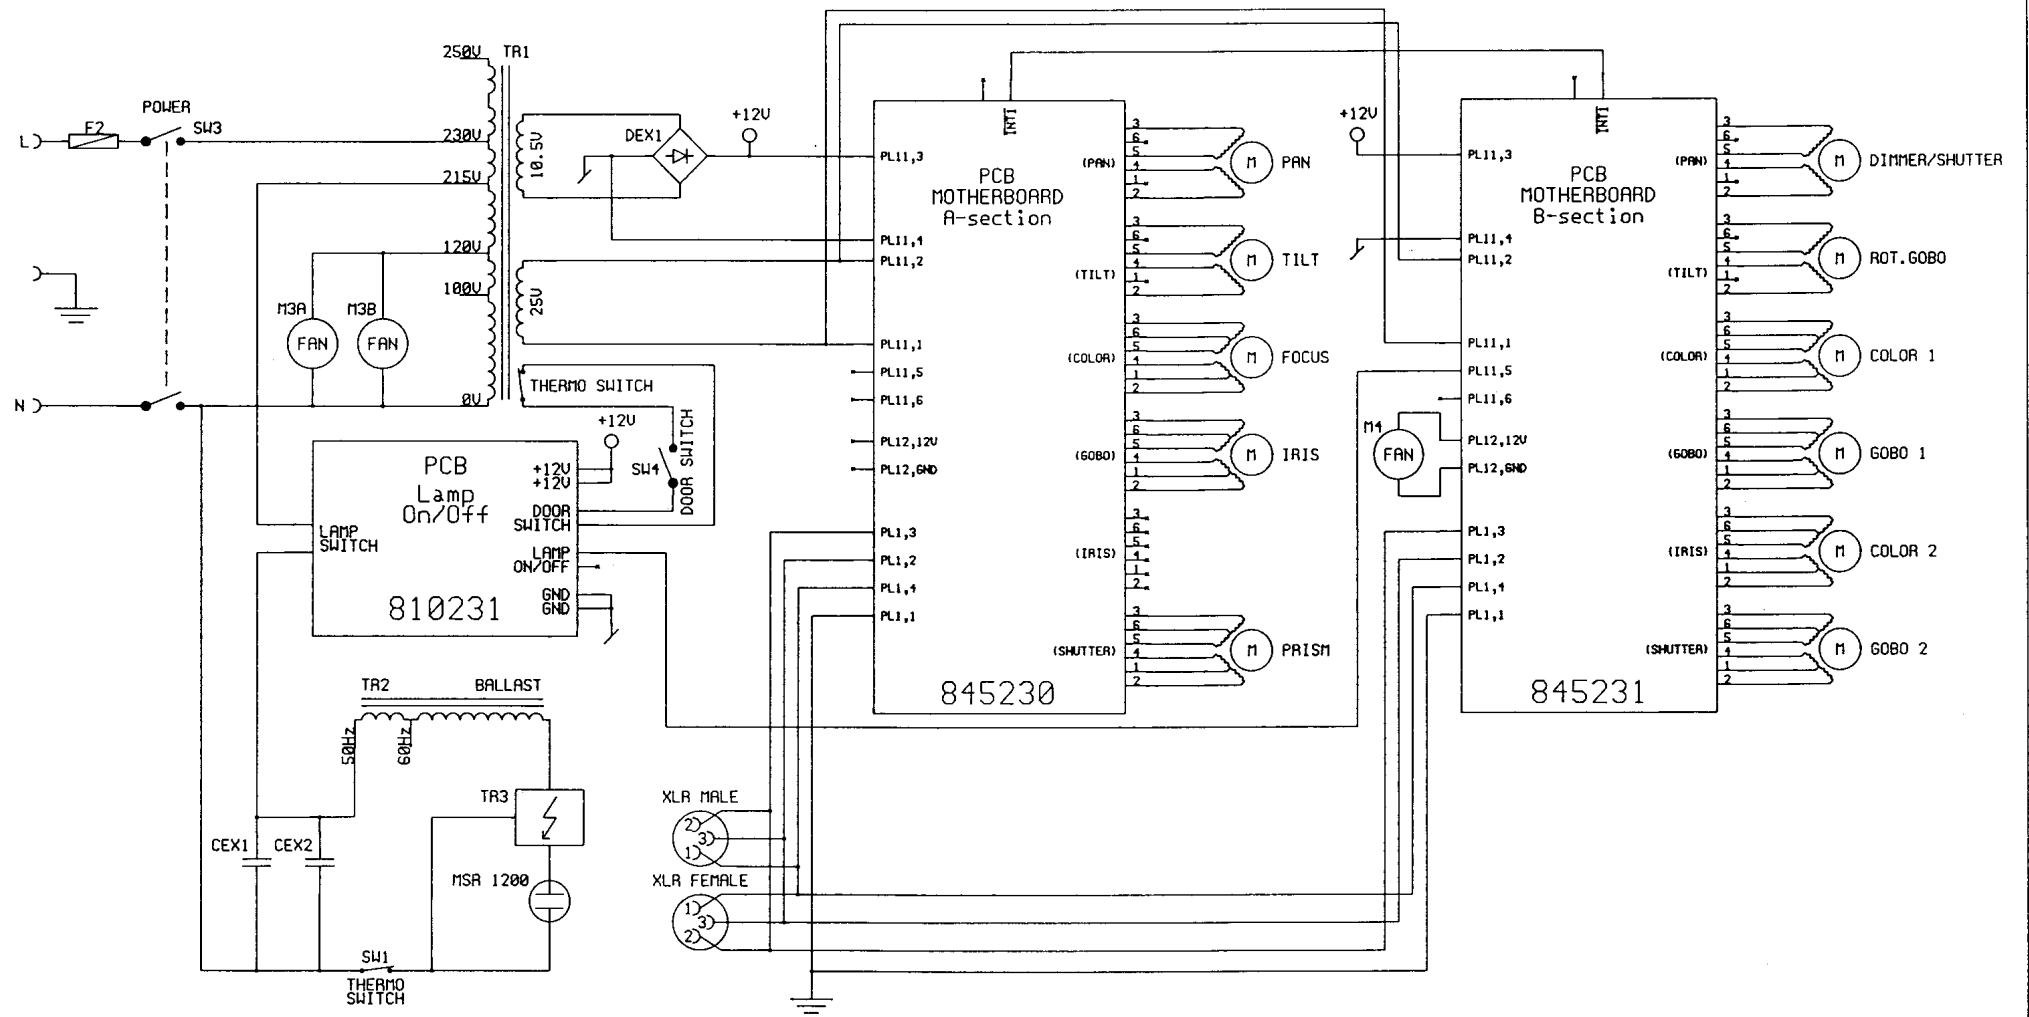

Product	911222, Roboscan Pro 1220		
Name	911222.SCH		
Eng.	Martin Professional	sign	PS
Number	93081601	page	1 of 1
Replacing	93060701	Replaced by	

Product 911222, Roboscan Pro 1220			
Name 911222.SCH			
Eng. Martin Professional			sign
Number 93060701	page 1	of 1	
Replacing	Replaced by 93081601		

Product 845230, Motherboard PCB A-section			
Name 845230.SYM			
Eng. Martin Professional			sign
Number 93050301	page 1	of 1	
Replacing	Replaced by 4308401		

Product 845231, Motherboard PCB B-section		
Name 845231.SYM		
Eng. Martin Professional	sign	
Number 93050301	page 1	of 1
Replacing	Replaced by 93081601	

Product	810231, PCB Lamp On/Off		
Name	810231.SYM		
Eng.	Martin Professional	sign	
Number	94050301	page 1	of 1
Replacing	Replaced by		

Product		
880001, Watch Dog		
Name		
880001.SYM		
Eng.		sign
Martin Professional		
Number	page	of
93040201	1	1
Replacing		Replaced by

Product 911223, Roboscan Pro 1220 w. Rotating Gobo			
Name	911223.SCH		
Eng.	Martin Professional	sign	PS
Number	93092701	page	1 of 1
Replacing	Replaced by		

Product 845230, Motherboard PCB A-section			
Name 845230.SYM			
Eng. Martin Professional			sign
Number 93050301	page 1	of 1	
Replacing	Replaced by 4308401		