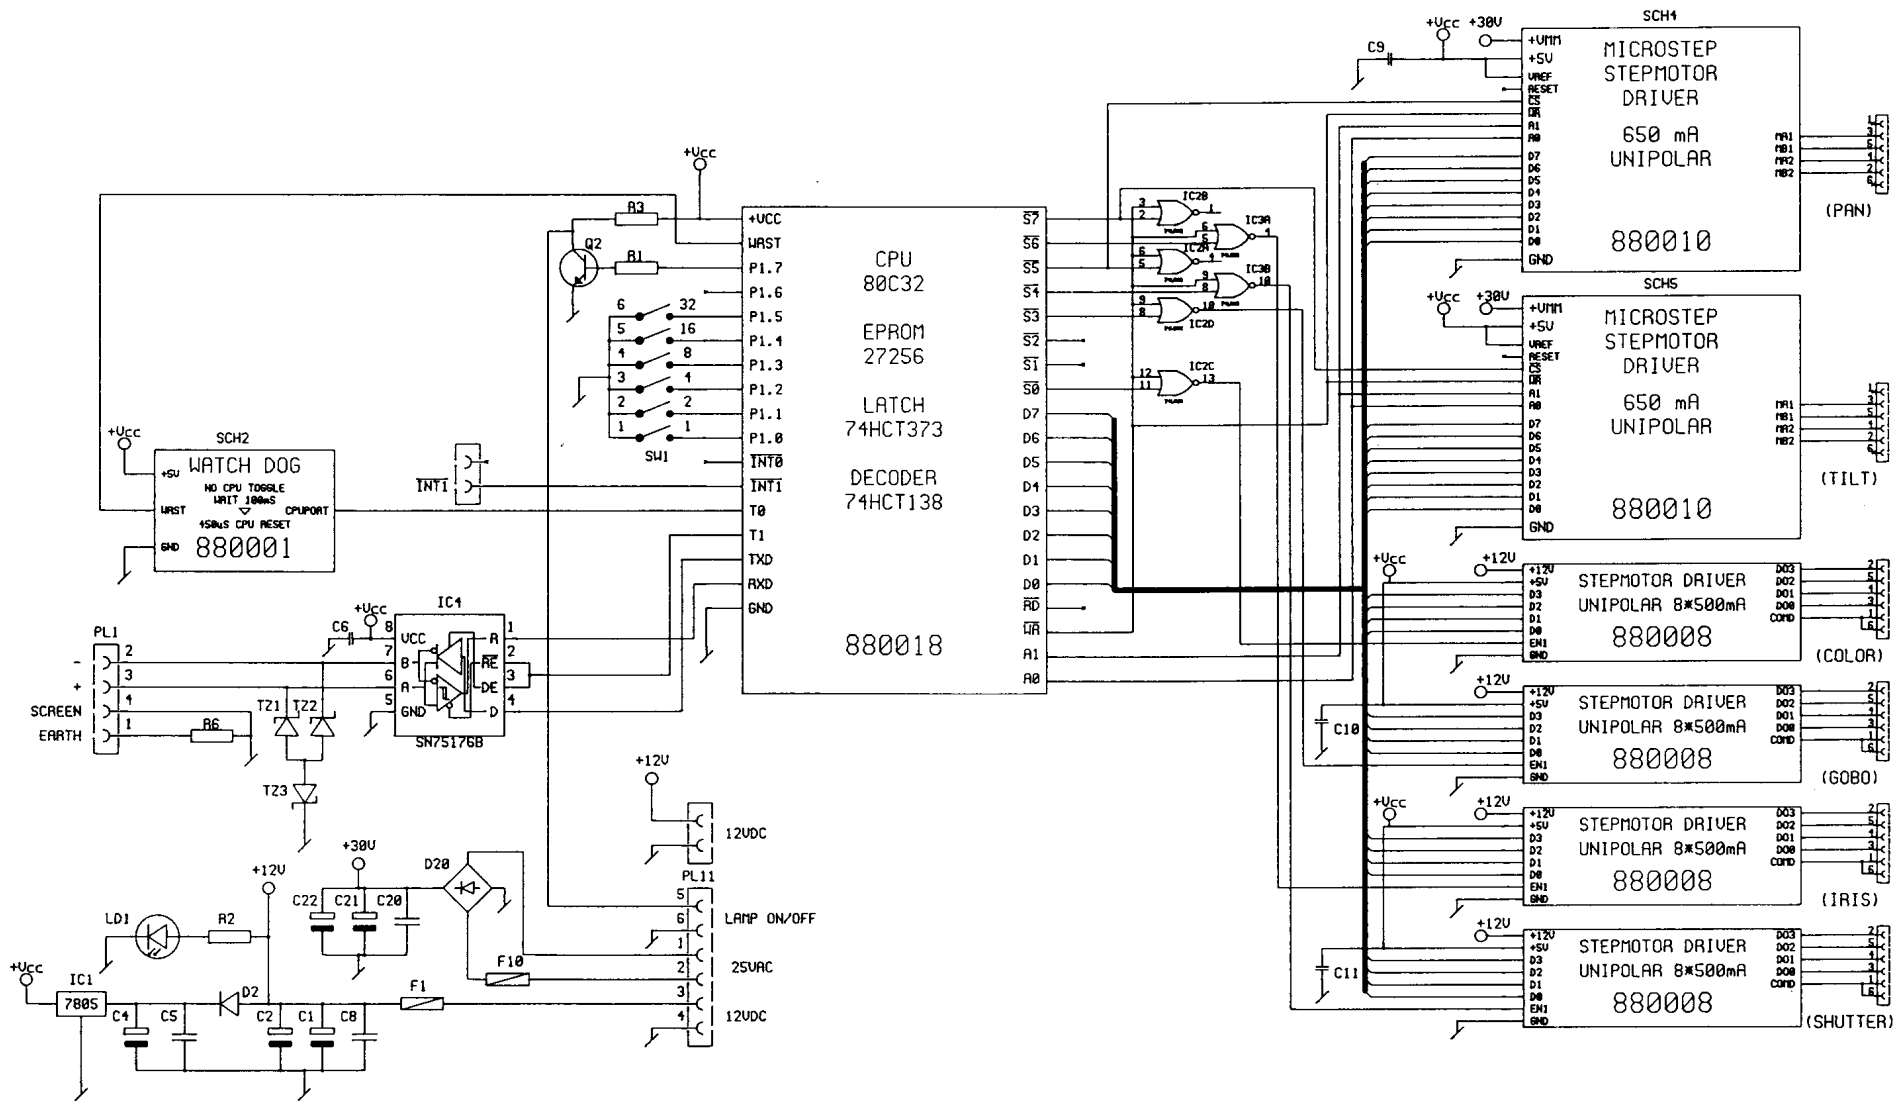

Product	911222, Roboscan Pro 1220		
Name	911222.SCH		
Eng.	Martin Professional	sign	PS
Number	93081601	page	1 of 1
Replacing	93060701	Replaced by	

Product 911222, Roboscan Pro 1220			
Name 911222.SCH			
Eng. Martin Professional			sign
Number 93060701	page 1	of 1	
Replacing	Replaced by 93081601		

Product 845230, Motherboard PCB A-section			
Name 845230.SYM			
Eng. Martin Professional			sign
Number 93050301	page 1	of 1	
Replacing	Replaced by 4308401		

Product 845231, Motherboard PCB B-section		
Name 845231.SYM		
Eng. Martin Professional	sign	
Number 93050301	page 1	of 1
Replacing	Replaced by 93081601	

Product	810231, PCB Lamp On/Off		
Name	810231.SYM		
Eng.	Martin Professional	sign	
Number	94050301	page 1	of 1
Replacing	Replaced by		

Product		
880001, Watch Dog		
Name		
880001.SYM		
Eng.		sign
Martin Professional		
Number	page	of
93040201	1	1
Replacing		Replaced by

Product 911223, Roboscan Pro 1220 w. Rotating Gobo			
Name	911223.SCH		
Eng.	Martin Professional	sign	PS
Number	93092701	page	1 of 1
Replacing	Replaced by		

Product 845230, Motherboard PCB A-section			
Name 845230.SYM			
Eng. Martin Professional			sign
Number 93050301	page 1	of 1	
Replacing	Replaced by 4308401		